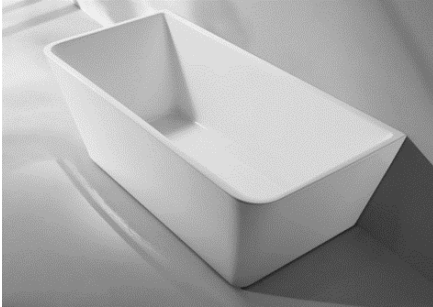

RETREAT1500

Retreat Back to Wall Freestanding Bath

Retreat Freestanding Bath

- Acrylic
- No Overflow
- 1500L x 750W x 580H (mm)

Product Code: **RETREAT1500**

White Acrylic